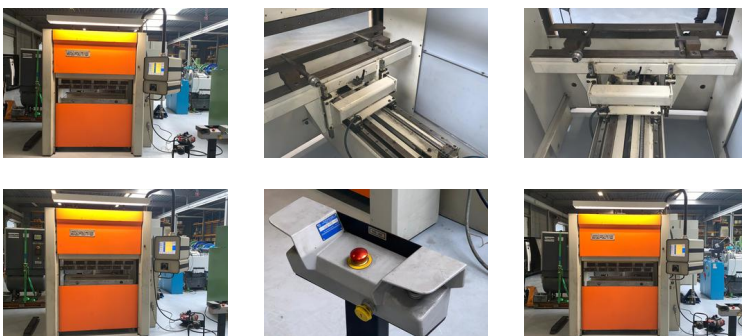

Contact us

Transito 21 T: +31 (0)316 247 123
6909 DA, BABBERICH F: +31 (0)316 247 956
The Netherlands info@mach4metal.com
www.mach4metal.com

Safan SMK 1250 x 25 T

servo mechanical

pressbrake

SMK 15 - 1250 TS1

MACH-id 4147
MAKE Safan Darley
TYPE SMK 15 - 1250 TS1
YOP 1999

SPECIFICATIONS:

Number of controlled axis 3
Control ARA Touchscreen TS1
Power 6 kW

DIMENSIONS:

Length 1600 mm
Width 1880 mm
Height 2235 mm

Safan SMK Pressbrake

Call for pricing +31 (0)316 247 123

VISIT THIS MACHINE FACT SHEET ONLINE

www.mach4metal.com/mach4147